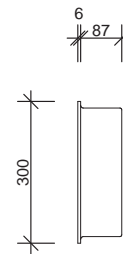

EASYNICHE RETROFIT

Section

Perspective

Plan

Front Elevation

Side Elevation

INSTALLATION STEPS:

Overview only. See installation instructions for correct method.

SPECIFICATION

- One-piece lightweight construction made from rigid GRP composite.
- Gloss gel coat surface available in white finish only.
- Available in one size 400mm x 300mm.
- Designed to be installed to existing shower, tiles, acrylic liner or laminates.
- Protrudes 6mm from wall surface finish.
- Can be installed horizontally or vertically.
- Built in gradient prevents water ponding.
- Supplied with installation materials.
- 7-year warranty.