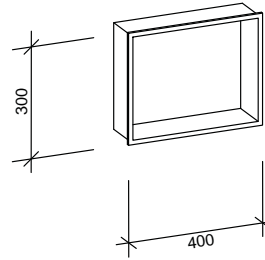

EASYNICHE RETROFIT

Section

Perspective

Plan

Front Elevation

Side Elevation

INSTALLATION STEPS:

Overview only. See installation instructions for correct method.

SPECIFICATION

- One-piece lightweight construction made from rigid GRP composite.
- Gloss gel coat surface available in white finish only.
- Available in one size 400mm x 300mm.
- Designed to be installed to existing shower, tiles, acrylic liner or laminates.
- Protrudes 6mm from wall surface finish.
- Can be installed horizontally or vertically.
- Built in gradient prevents water ponding.
- Supplied with installation materials.
- 7-year warranty.