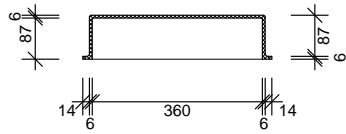

EASYNICHE RETROFIT

Section

Perspective

Plan

Front Elevation

Side Elevation

INSTALLATION STEPS:

Overview only. See installation instructions for correct method.

SPECIFICATION

- One-piece lightweight construction made from rigid GRP composite.
- Gloss gel coat surface available in white finish only.
- Available in one size 400mm x 300mm.
- Designed to be installed to existing shower, tiles, acrylic liner or laminates.
- Protrudes 6mm from wall surface finish.
- Can be installed horizontally or vertically.
- Built in gradient prevents water ponding.
- Supplied with installation materials.
- 7-year warranty.