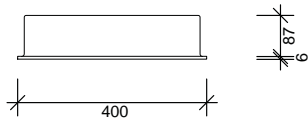

EASYNICHE RETROFIT

Section

Perspective

Plan

Front Elevation

Side Elevation

INSTALLATION STEPS:

Overview only. See installation instructions for correct method.

SPECIFICATION

- One-piece lightweight construction made from rigid GRP composite.
- Gloss gel coat surface available in white finish only.
- Available in one size 400mm x 300mm.
- Designed to be installed to existing shower, tiles, acrylic liner or laminates.
- Protrudes 6mm from wall surface finish.
- Can be installed horizontally or vertically.
- Built in gradient prevents water ponding.
- Supplied with installation materials.
- 7-year warranty.