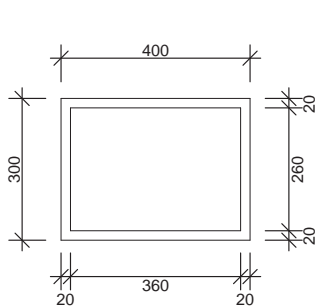

EASYNICHE RETROFIT

Section

Perspective

Plan

Front Elevation

Side Elevation

INSTALLATION STEPS:

Overview only. See installation instructions for correct method.

SPECIFICATION

- One-piece lightweight construction made from rigid GRP composite.
- Gloss gel coat surface available in white finish only.
- Available in one size 400mm x 300mm.
- Designed to be installed to existing shower, tiles, acrylic liner or laminates.
- Protrudes 6mm from wall surface finish.
- Can be installed horizontally or vertically.
- Built in gradient prevents water ponding.
- Supplied with installation materials.
- 7-year warranty.