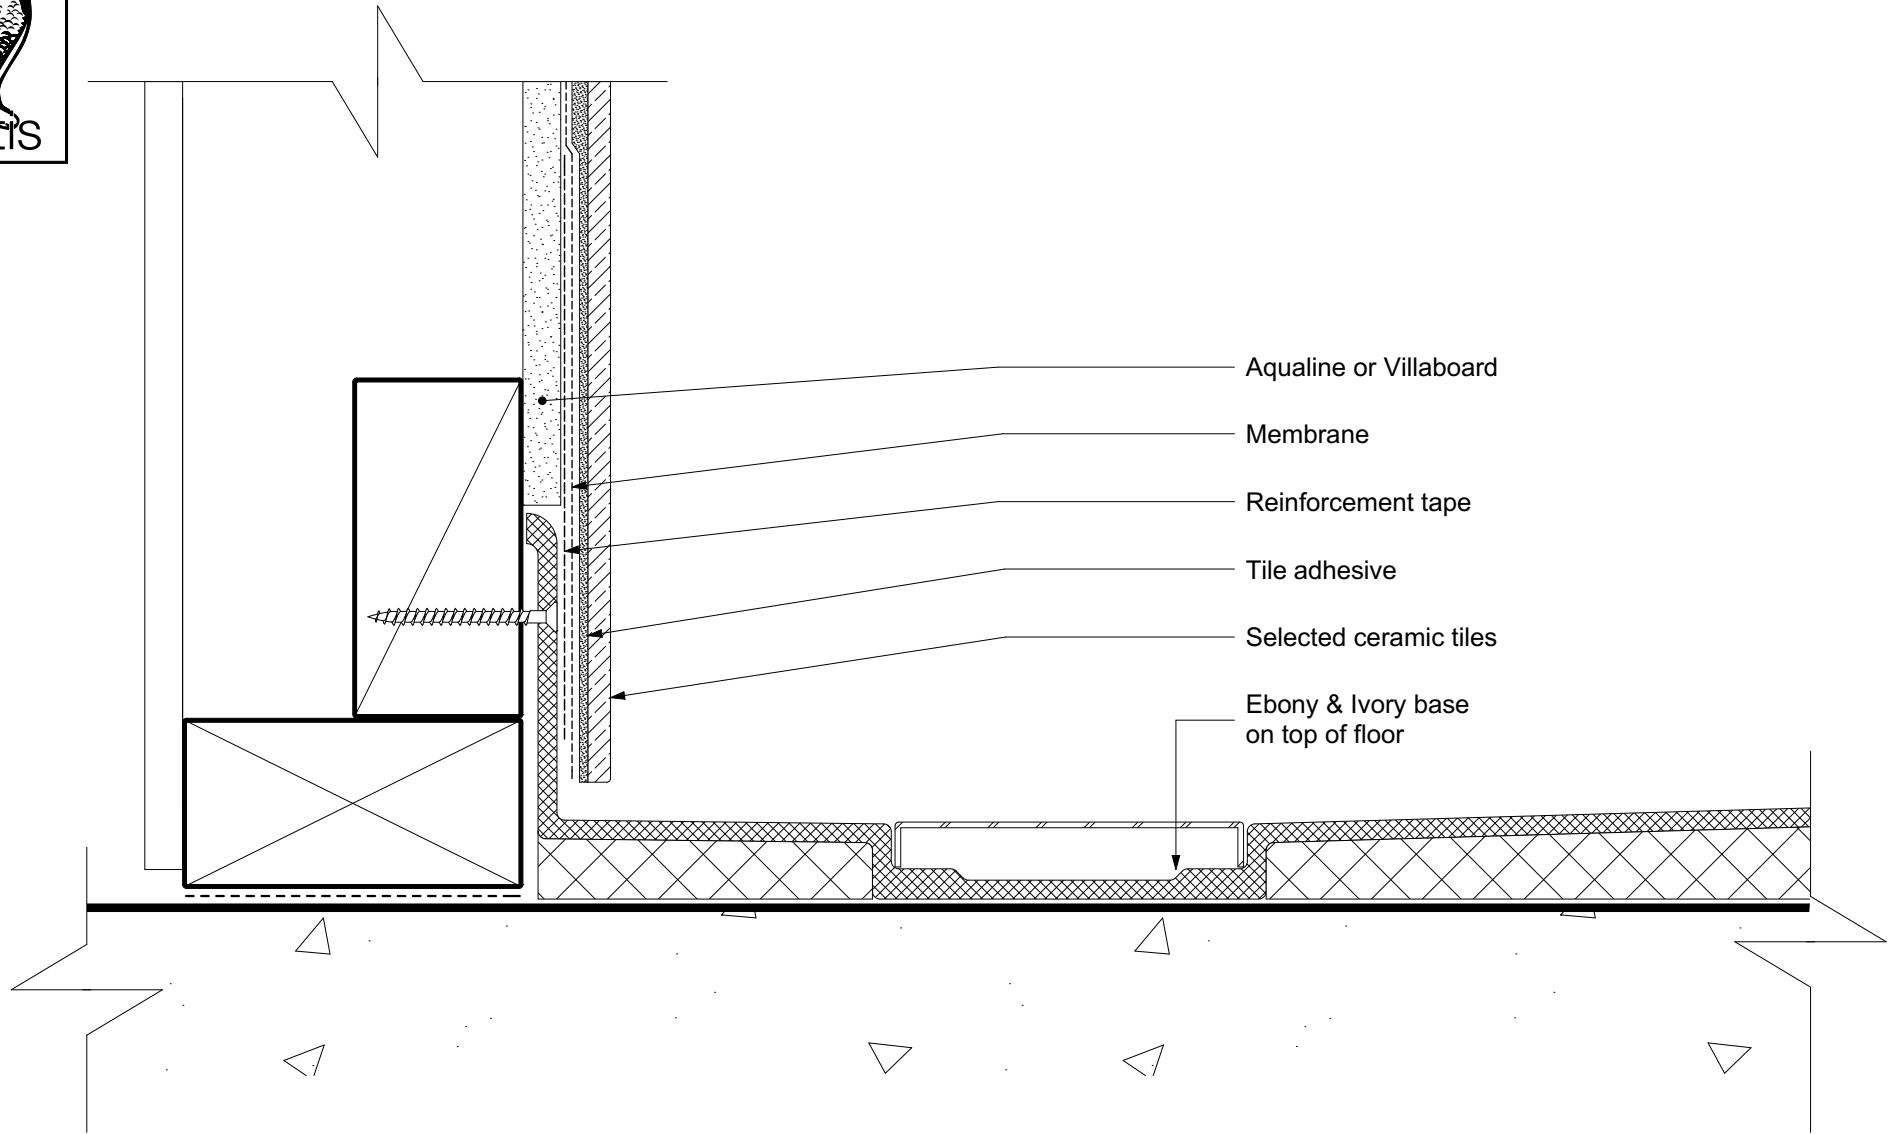

## ***Ebony & Ivory shower base profile – step entry on an existing floor***

*(NOT TO SCALE)*

©Atlantis Bathroom Style Limited  
July 2014  
PATENT AND DESIGN REGISTRATIONS APPLY

## Wall to Ebony Base (B)