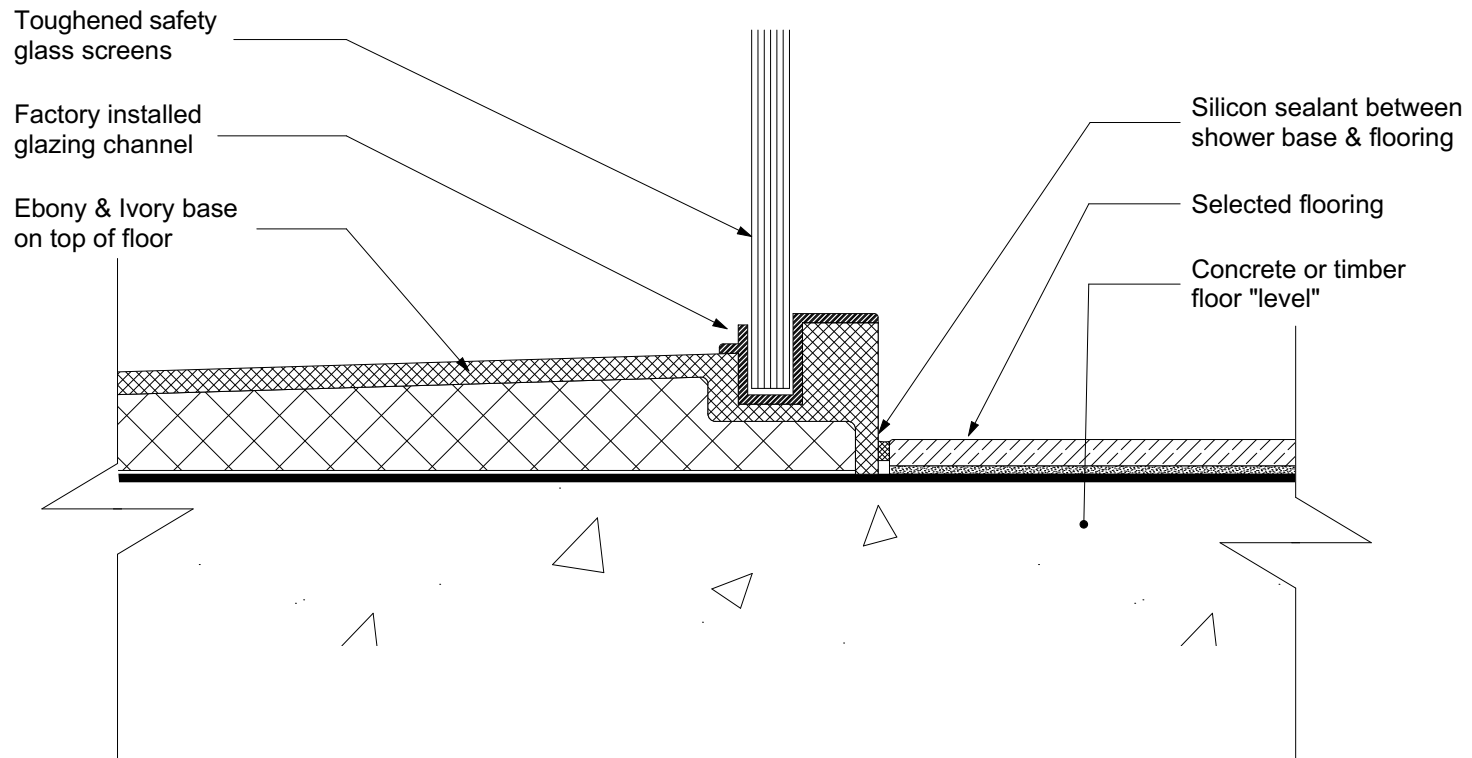

Floor to Ebony Base (C)