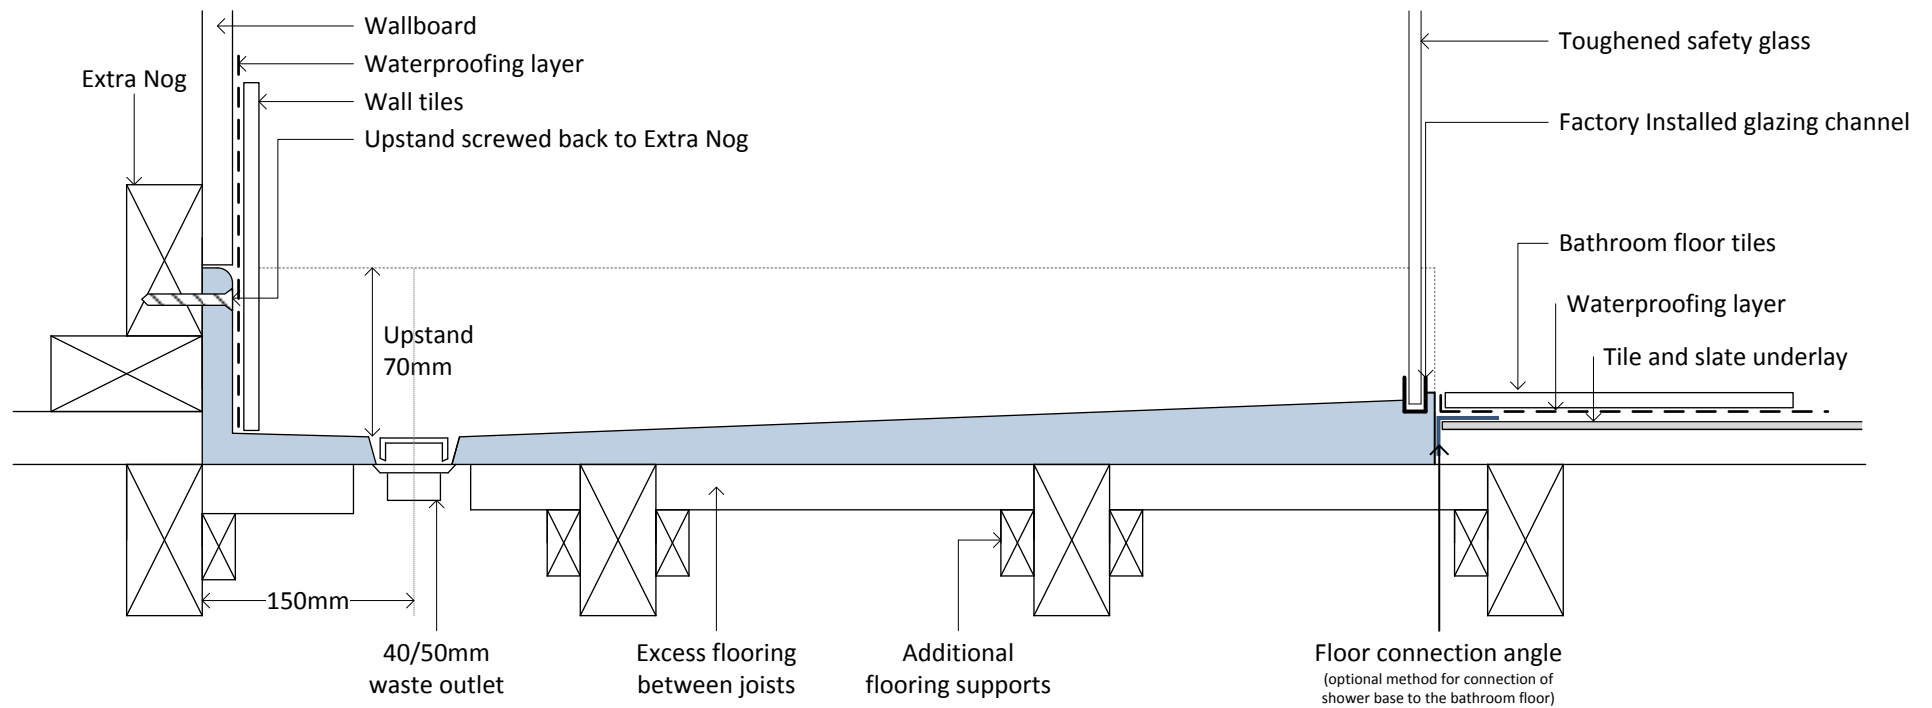

## ***Ebony & Ivory shower base profile – level access in a timber floor***

(NOT TO SCALE)

©Atlantis Bathroom Style Limited

July 2014

PATENT AND DESIGN REGISTRATIONS APPLY