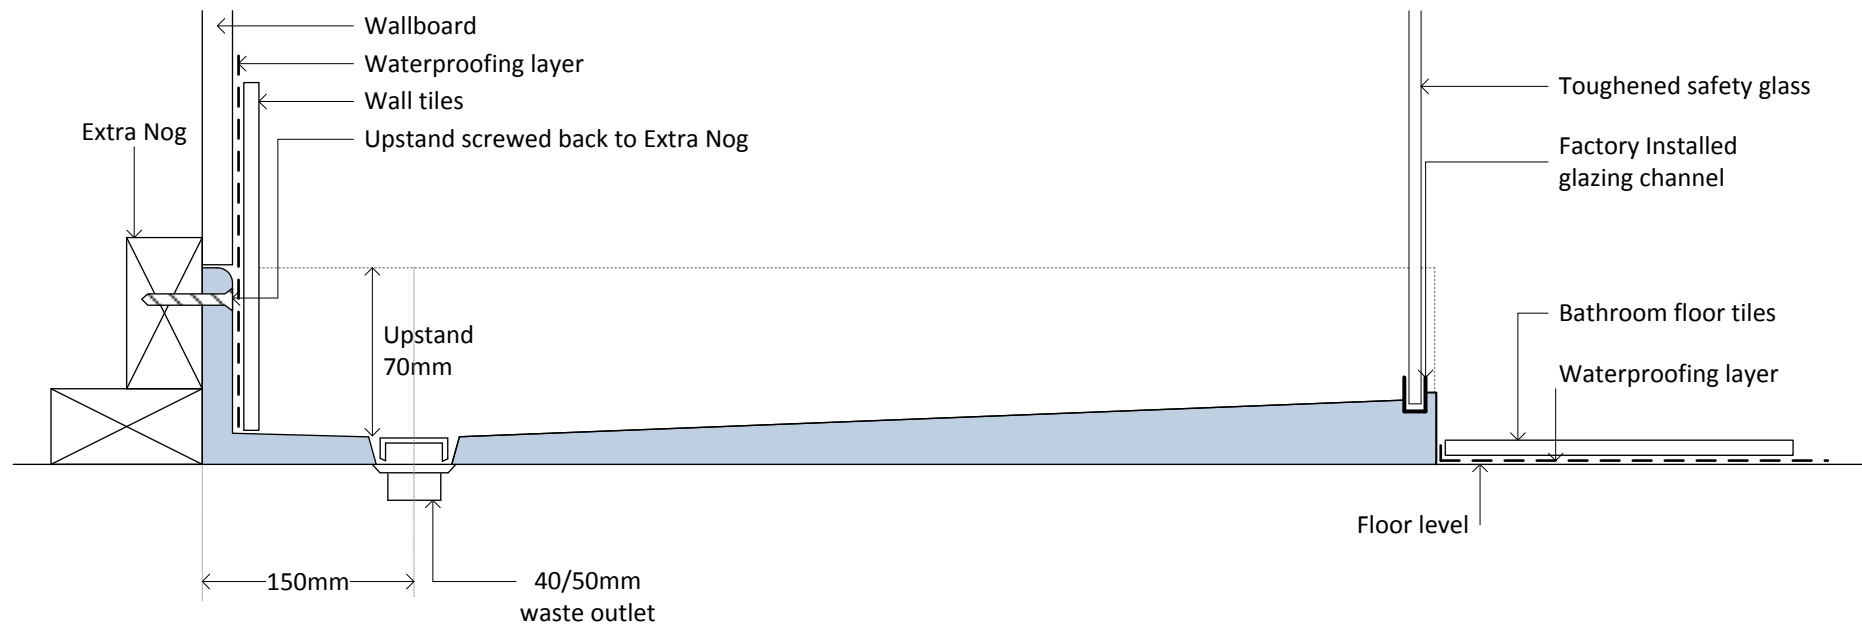

EBONY & IVORY

Ebony & Ivory shower base profile – step entry on an existing floor

(NOT TO SCALE)

©Atlantis Bathroom Style Limited
July 2014
PATENT AND DESIGN REGISTRATIONS APPLY