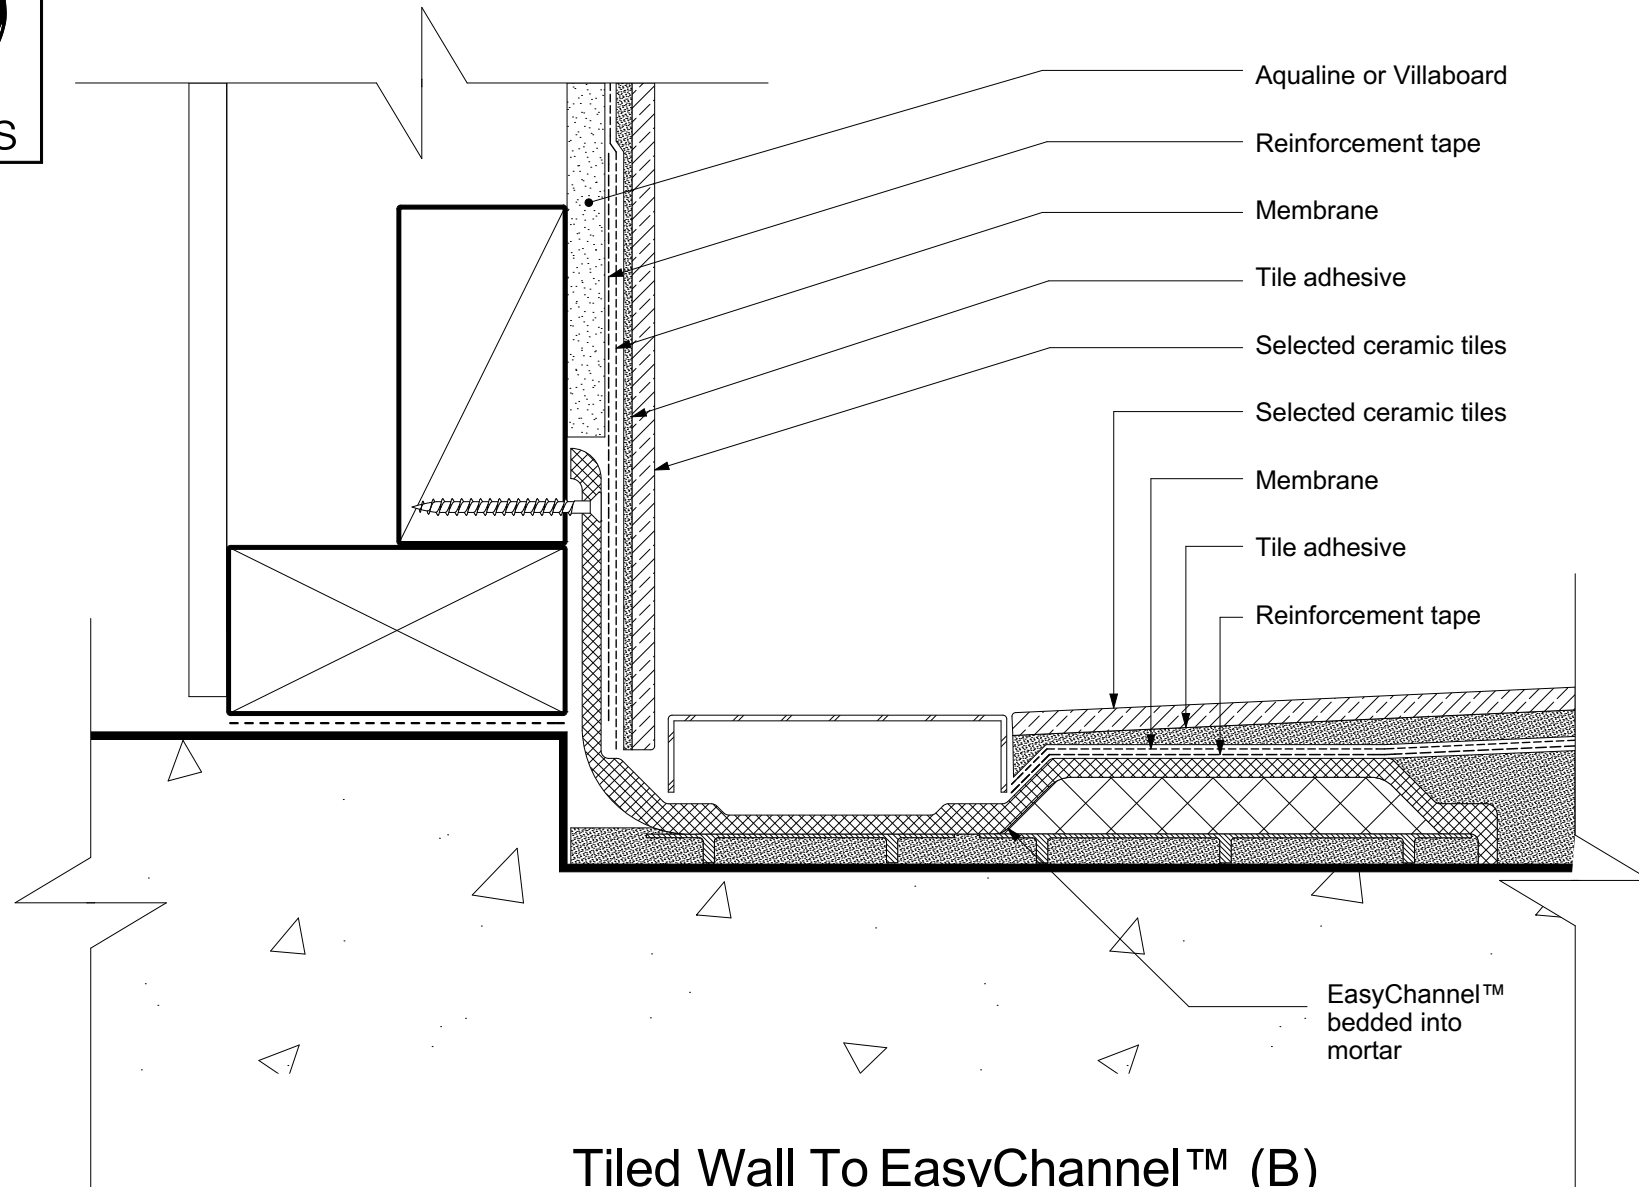

EasyChannel™

EasyChannel™ profile – level access in a concrete recess

(NOT TO SCALE)

©Atlantis Bathroom Style Limited

April 2017

PATENT AND DESIGN REGISTRATIONS APPLY

atlantis Wet Area Systems

Shower - Tiled Walls & EasyChannel™ Drain

Tiled Wall To EasyChannel™ (B)

atlantis Wet Area Systems Shower - Acrylic Wall Liner & EasyChannel™ Drain

Acrylic Wall To EasyChannel™ (B)