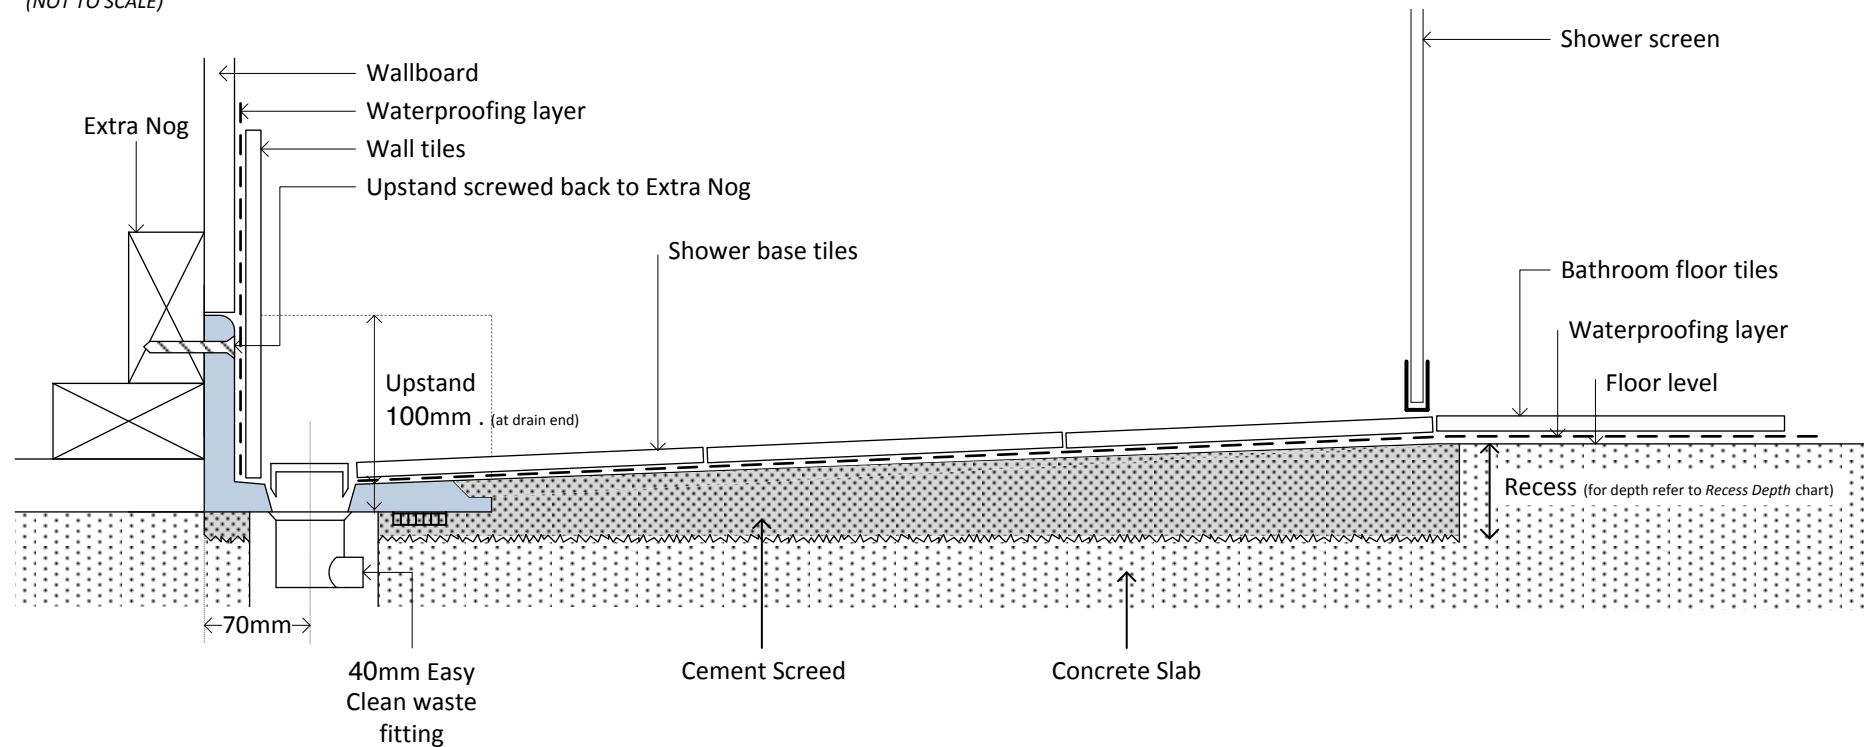

EasyChannel™

EasyChannel™ profile – level access in a concrete recess

(NOT TO SCALE)

©Atlantis Bathroom Style Limited

April 2017

PATENT AND DESIGN REGISTRATIONS APPLY

atlantis Wet Area Systems

Shower - Tiled Walls & EasyChannel™ Drain

Tiled Wall To EasyChannel™ (B)

atlantis Wet Area Systems Shower - Acrylic Wall Liner & EasyChannel™ Drain

Acrylic Wall To EasyChannel™ (B)