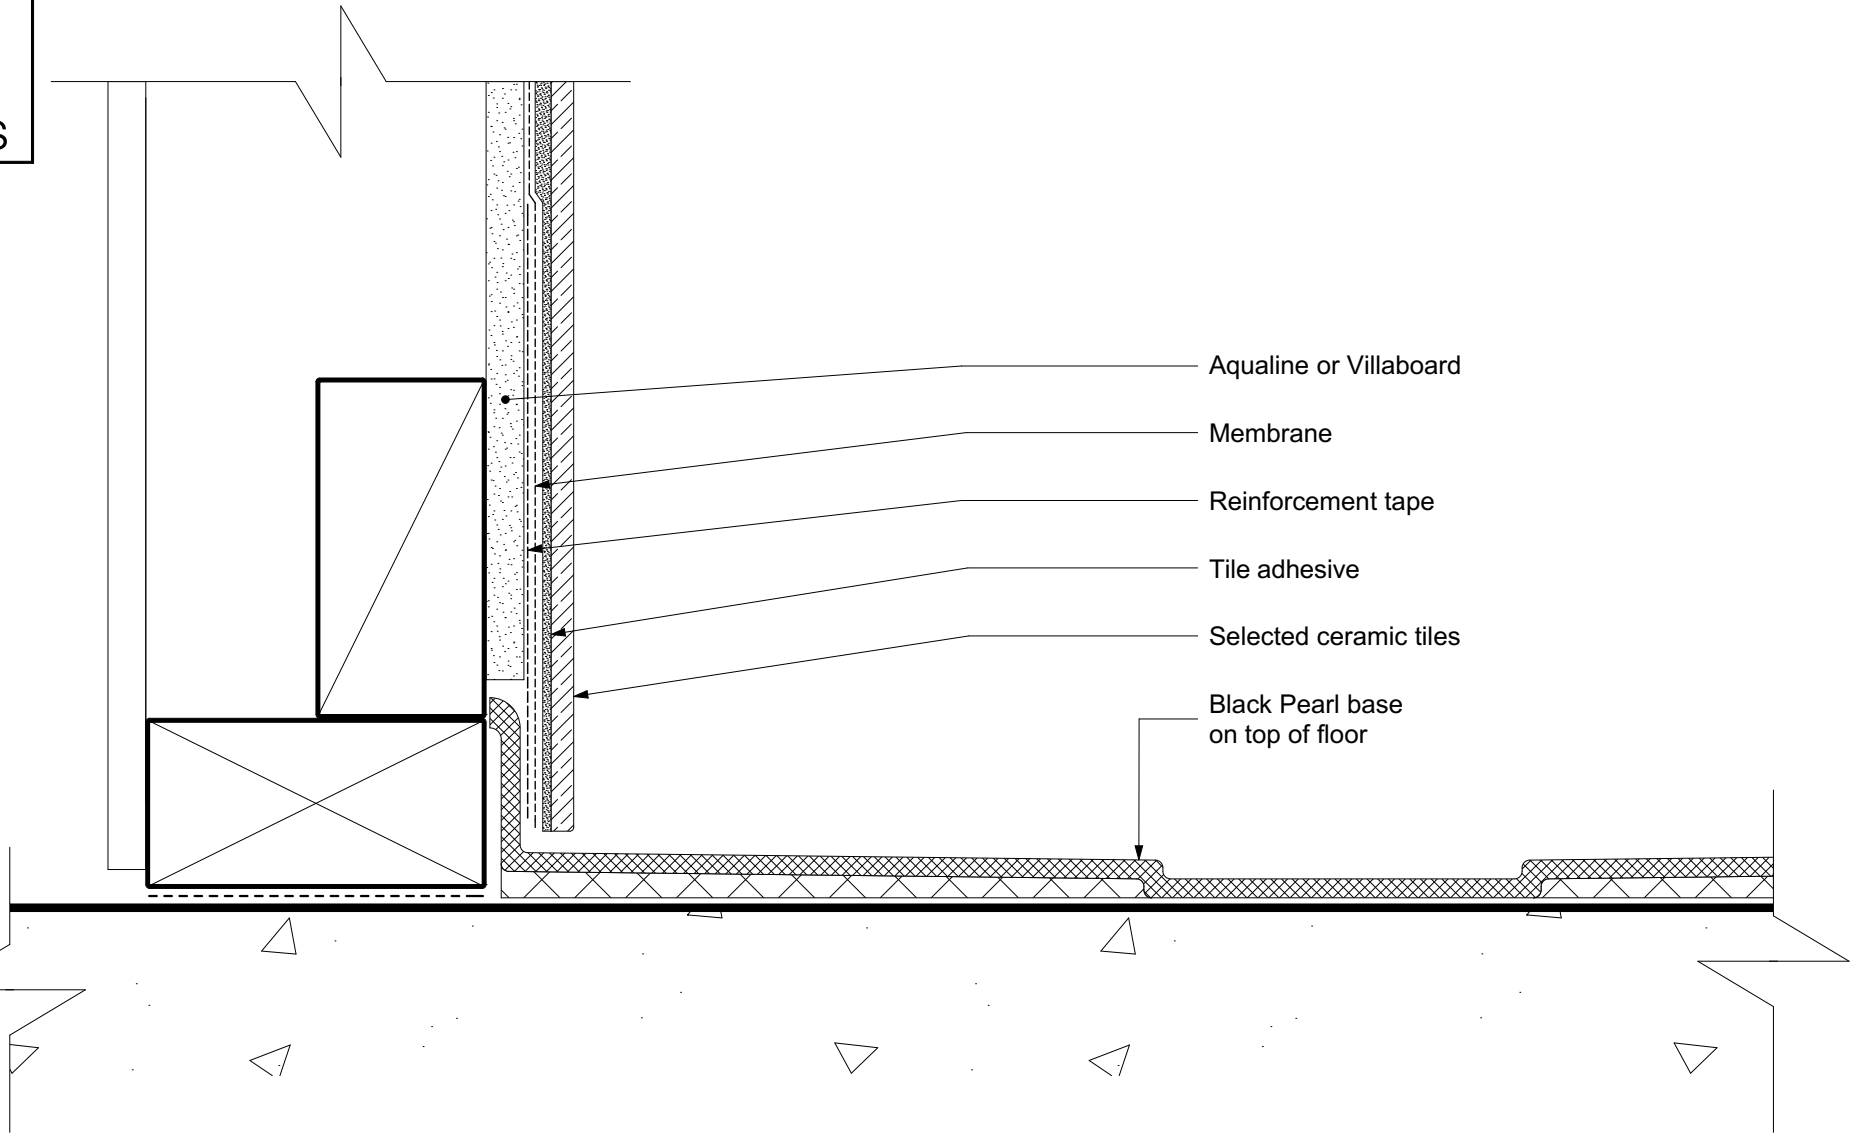

BLACK PEARL™

Black Pearl shower base profile

(NOT TO SCALE)

©Atlantis Bathroom Style Limited

July 2014

PATENT AND DESIGN REGISTRATIONS APPLY

atlantis Wet Area Systems

Shower - Acrylic Wall Liner

Wall Internal Corner (A)

atlantis Wet Area Systems Shower - Tiled Walls & Black Pearl Base

Wall to Black Pearl Base (B)

atlantis Wet Area Systems Shower - Tiled Walls & Black Pearl Base

Floor to Black Pearl Base (C)