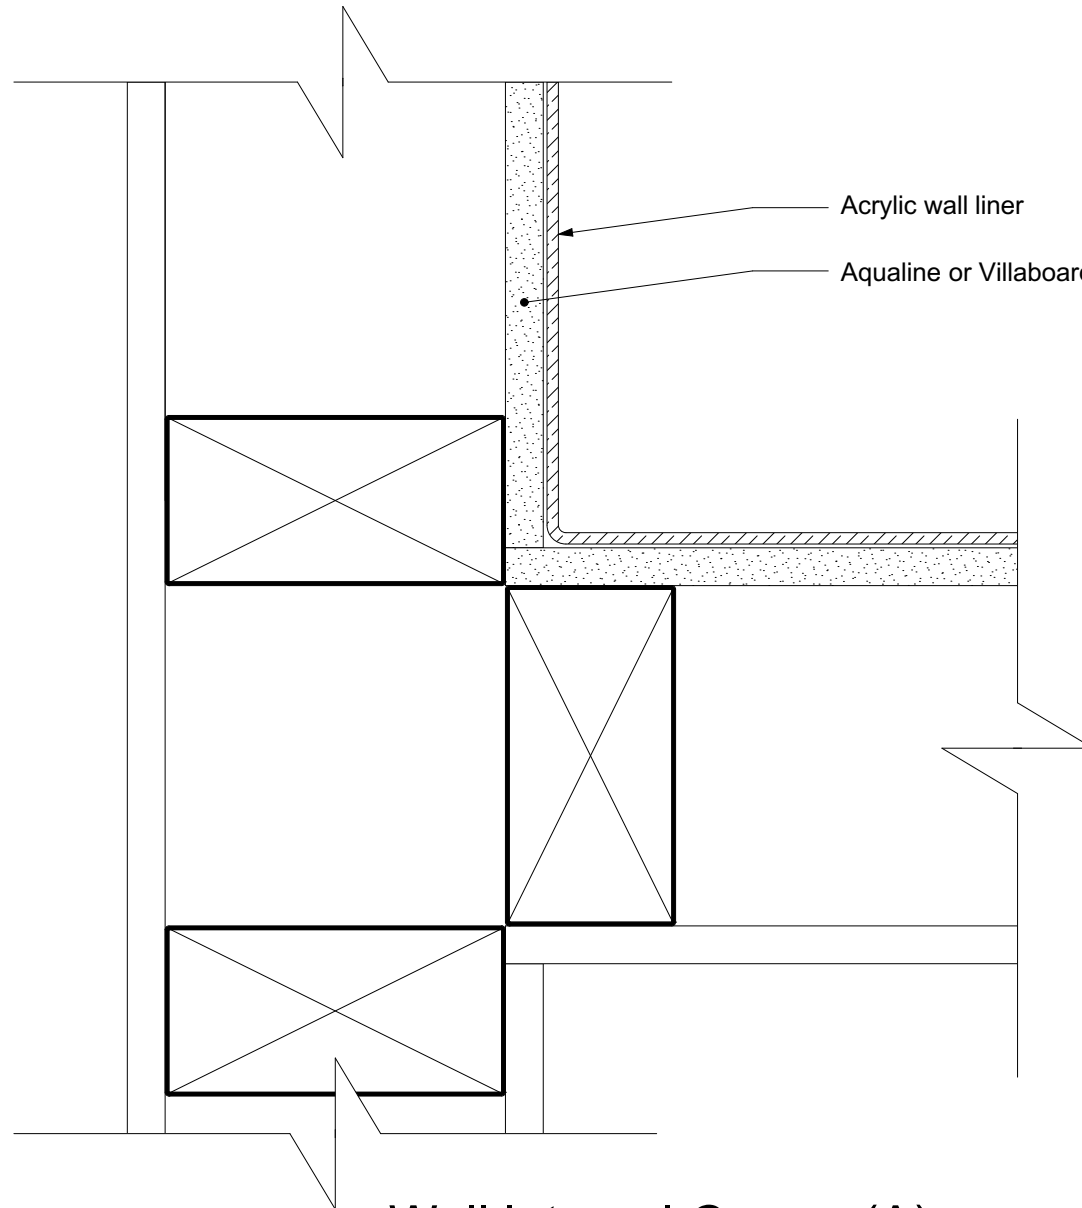

BLACK PEARL™

Black Pearl shower base profile

(NOT TO SCALE)

©Atlantis Bathroom Style Limited

July 2014

PATENT AND DESIGN REGISTRATIONS APPLY

atlantis Wet Area Systems

Shower - Acrylic Wall Liner

Wall Internal Corner (A)

atlantis Wet Area Systems Shower - Tiled Walls & Black Pearl Base

Wall to Black Pearl Base (B)

atlantis Wet Area Systems Shower - Tiled Walls & Black Pearl Base

Floor to Black Pearl Base (C)