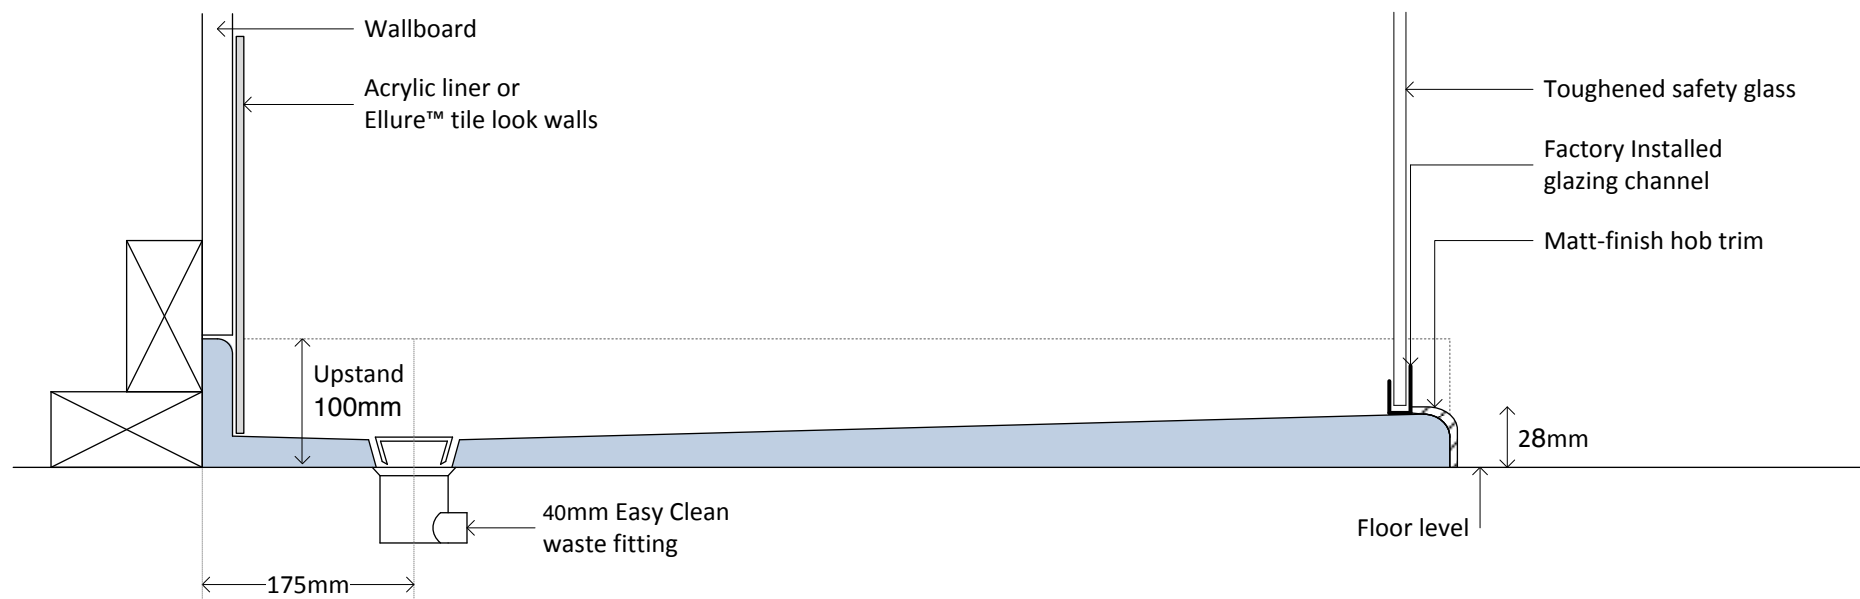

BLACK PEARL™

Black Pearl shower base profile

(NOT TO SCALE)

©Atlantis Bathroom Style Limited

July 2014

PATENT AND DESIGN REGISTRATIONS APPLY

atlantis Wet Area Systems

Shower - Acrylic Wall Liner

Wall Internal Corner (A)

atlantis Wet Area Systems Shower - Tiled Walls & Black Pearl Base

Wall to Black Pearl Base (B)

atlantis Wet Area Systems Shower - Tiled Walls & Black Pearl Base

Floor to Black Pearl Base (C)